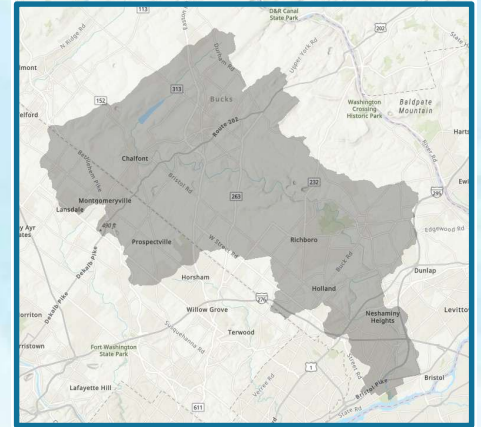

Warminster Municipal Authority's Fall 2024 Community Tree Planting Event was Initiated through grant funding secured by State Representative Brian Munroe for the Neshaminy Watershed Association. It brought together, nearly 40 volunteers to plant close to 80 native trees and shrubs in key riparian areas, earning a PMAA Community Engagement Award.